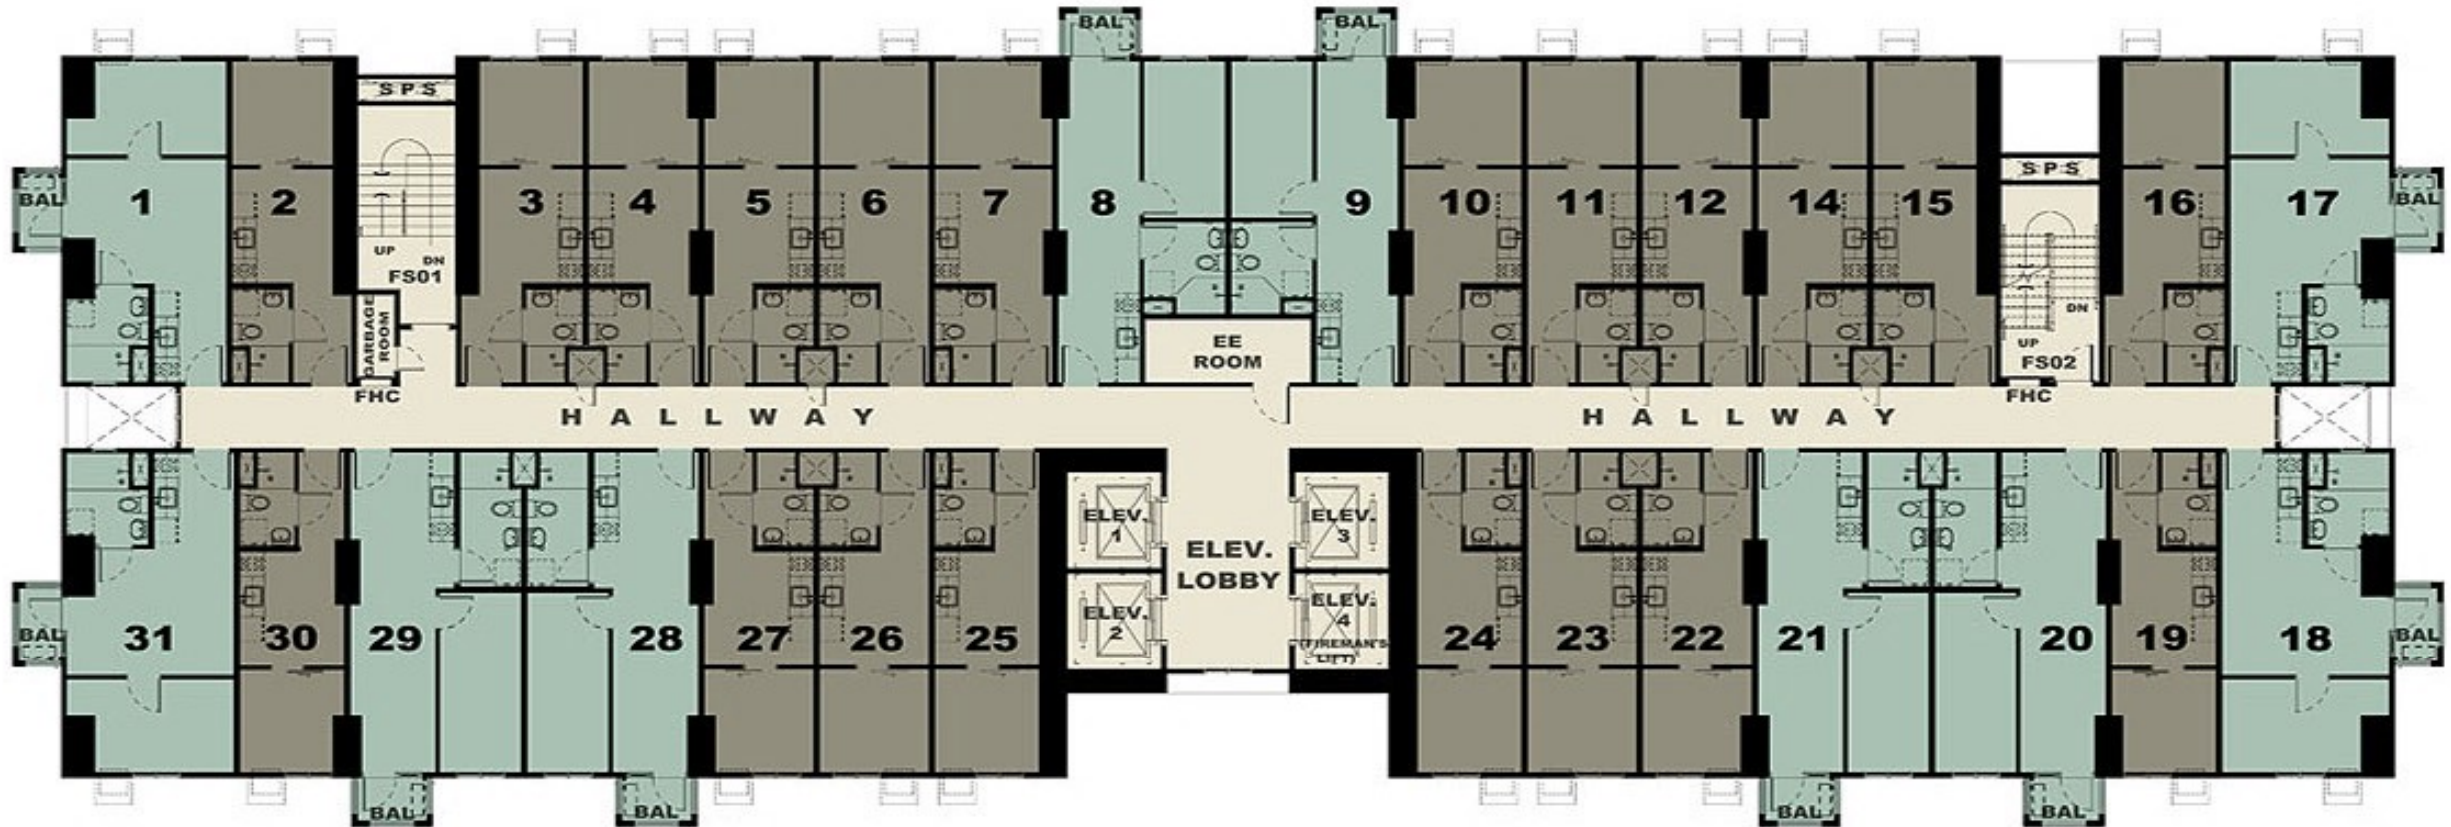

# Avida Towers

Verge

■ JUNIOR 1 BEDROOM

■ 1 BEDROOM

**TOWER 1 - TYPICAL FLOOR PLAN**