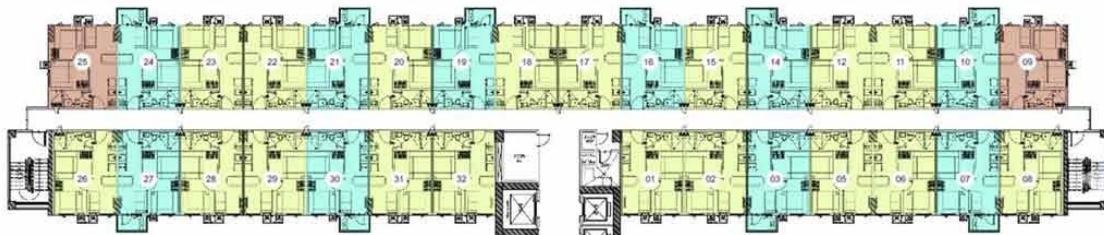

TOWER E 3rd-11th Floor Plan

CHARM

R E S I D E N C E S

FELIX AVENUE, CAINTA

East Facing / Antipolo

Amenity View (West)

West Facing

Amenity View (North)

South Facing

- 2 Bedroom Unit
- 2 Bedroom Unit with Balcony
- 2 Bedroom End Unit