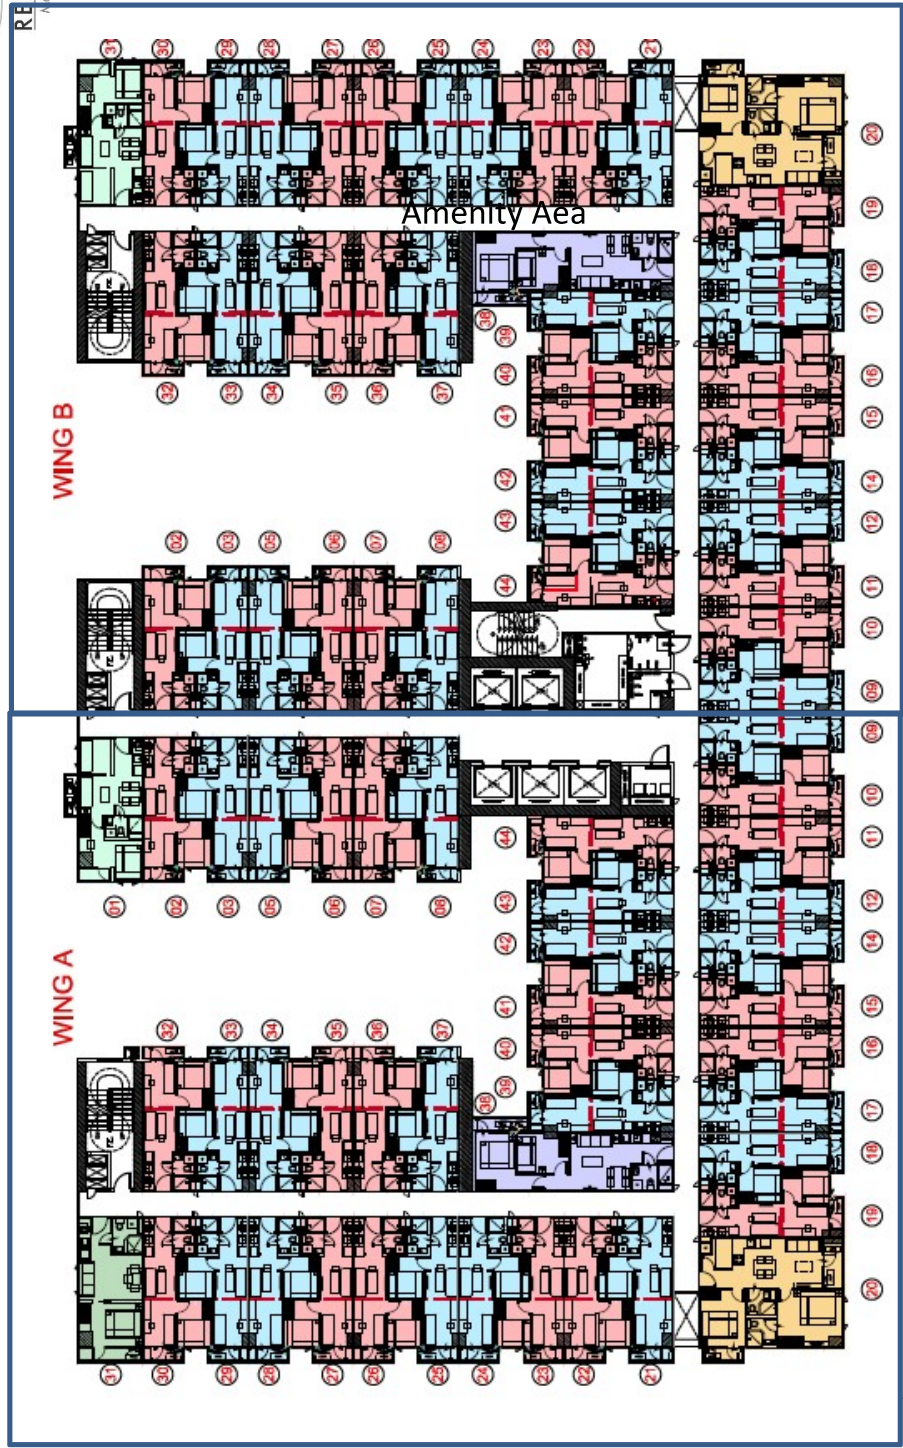

RESIDENCES
Mall of Asia Complex

TOWER 1 (4th to 12th Floor)

Amenity Area/ Makati

EDSA Ext./ Manila

Mall of Asia

- LEGEND
- FAMILY SUITE A W/ BALCONY
 - FAMILY SUITE B W/ BALCONY
 - 1 BEDROOM UNIT W/ BALCONY
 - 1 BEDROOM END UNIT W/ BALCONY
 - 2 BEDROOM UNIT W/ BALCONY
 - 2 BEDROOM END UNIT W/ BALCONY