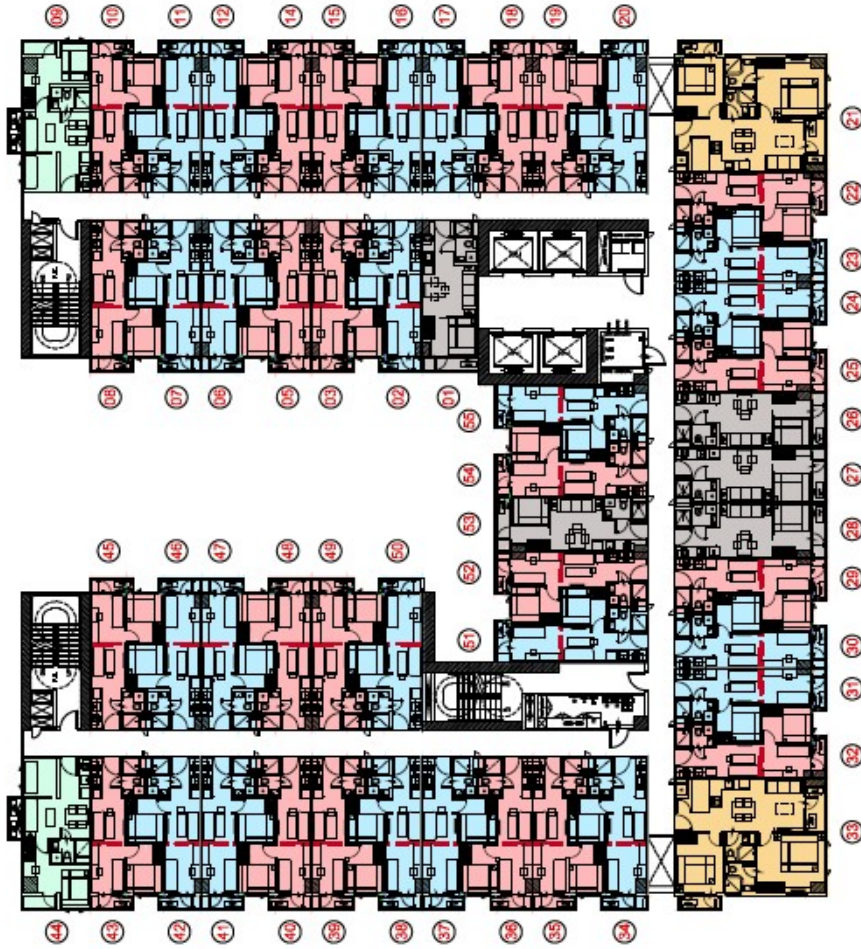

# TOWER 2 (4th to 12th Floor)

Amenity Area/ Makati

Mall of Asia

- LEGEND**
- FAMILY SUITE A W/ BALCONY
  - FAMILY SUITE B W/ BALCONY
  - 1 BEDROOM UNIT W/ BALCONY
  - 1 BEDROOM END UNIT W/ BALCONY W/ DEN
  - 1 BEDROOM END UNIT W/ BALCONY
  - 2 BEDROOM UNIT W/ BALCONY
  - 2 BEDROOM END UNIT W/ BALCONY

Amenity Area

Amenity Area