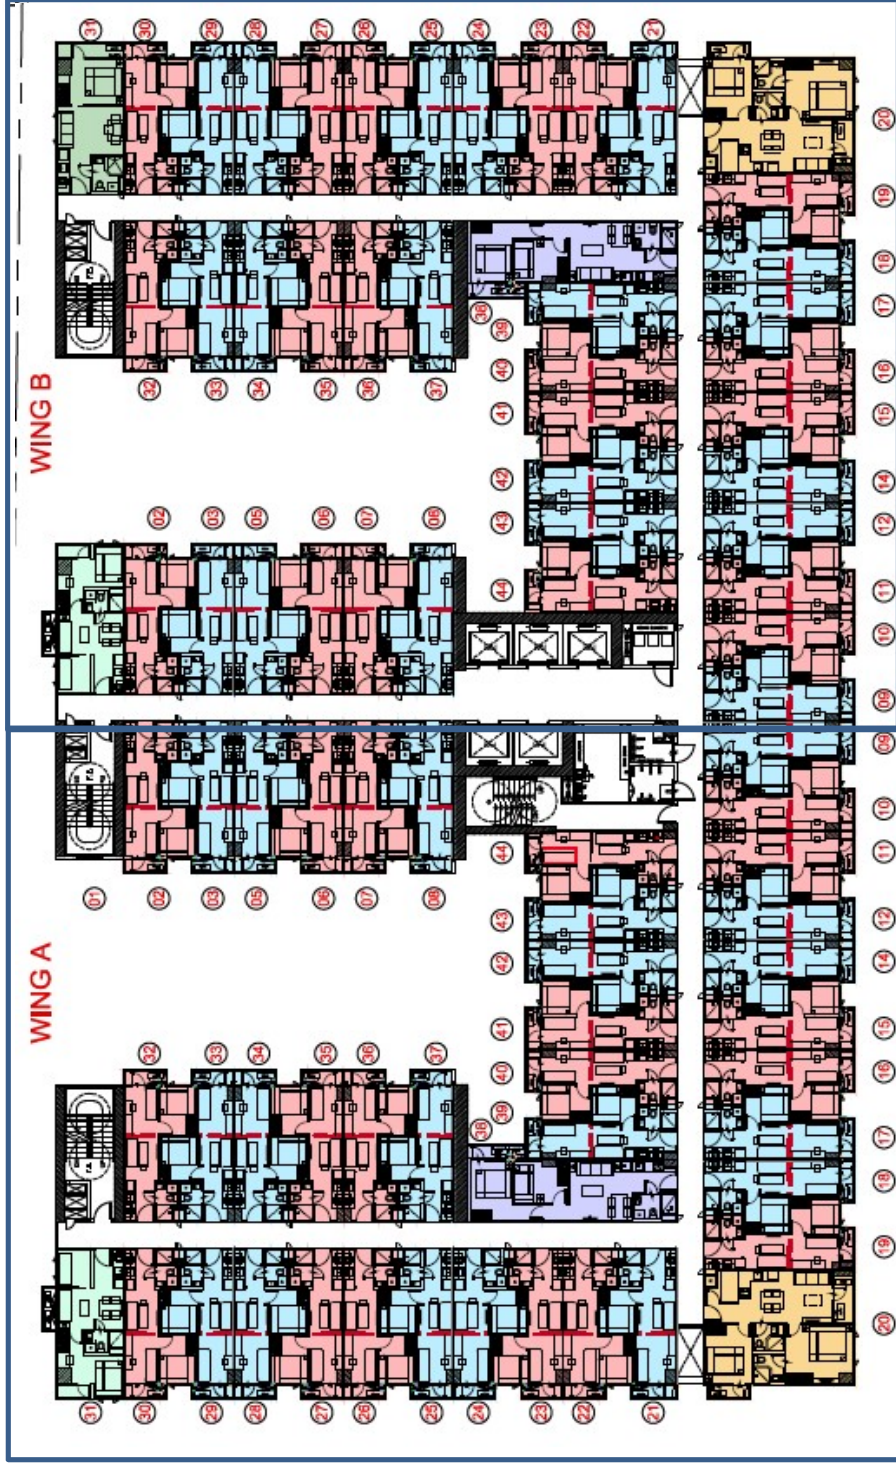

ESIDENCES
Mall of Asia Complex

TOWER 3 (4th to 12th Floor)

Entertainment City

Amenity Area/ Makati

Amenity Area

Mall of Asia

LEGEND

- FAMILY SUITE A W/ BALCONY
- FAMILY SUITE B W/ BALCONY
- 1 BEDROOM UNIT W/ BALCONY
- 1 BEDROOM END UNIT W/ BALCONY W/ DEN
- 1 BEDROOM END UNIT W/ BALCONY
- 2 BEDROOM UNIT W/ BALCONY
- 2 BEDROOM END UNIT W/ BALCONY